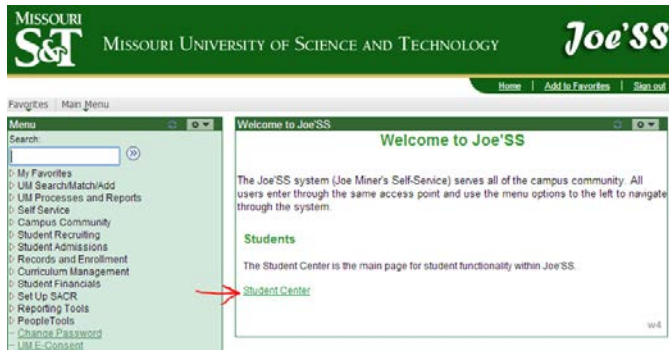

How to find your student ID number in Joe'SS

How to find your student ID number in Joe'SS

Log onto: <https://joess.mst.edu/psp/prd/?cmd=login>

If you have trouble logging in you may select under the HELP LINKS on the left hand side you can select "IT Help Desk"

Navigate to "Student Center"

In Student Center scroll down to Personal Information

Click on Demographic Data