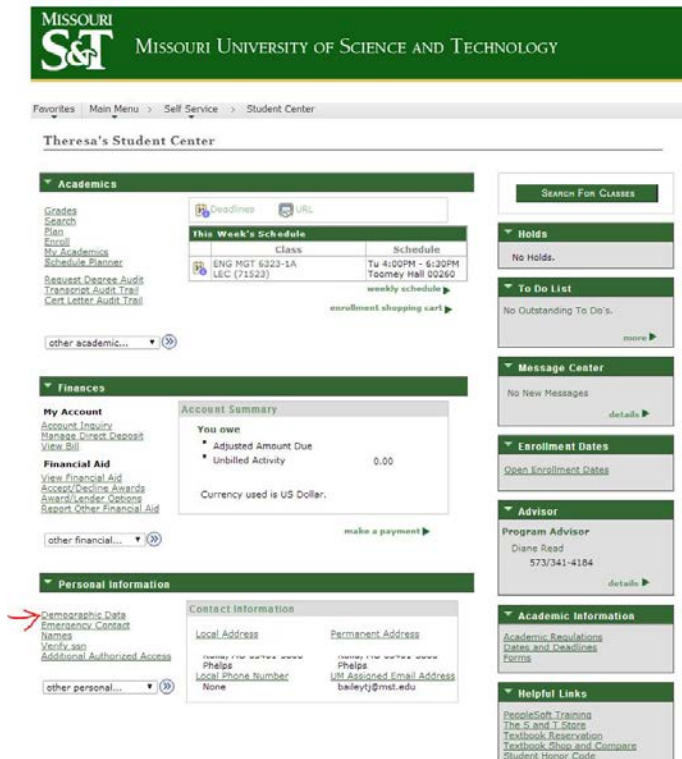

Distance and Continuing Education • 216 Centennial Hall • 300 W. 12th Street • Rolla, MO 65409-1560
Phone: 573-341-6222 • Fax: 573-341-4992 • Email: dce@mst.edu • Web: <http://dce.mst.edu>

An equal opportunity institution