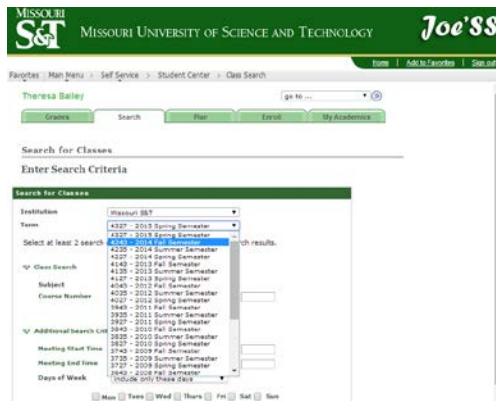

How to check instructor ratings through Joe'SS

Log onto: <https://joess.mst.edu/psp/prd/?cmd=login>

If you have trouble logging in you may select under the HELP LINKS on the left hand side you can select "IT Help Desk"

Navigate to "Student Center"

Under "academics" select "search"

Choose a past semester (you may need to try a few different ones)

Enter in Instructor's Name

MISSOURI S&T MISSOURI UNIVERSITY OF SCIENCE AND TECHNOLOGY Joe'sSS