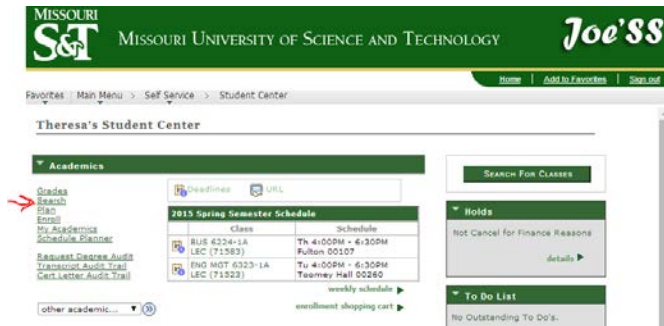

How to check instructor ratings through Joe'SS

Log onto: <https://joess.mst.edu/psp/prd/?cmd=login>

If you have trouble logging in you may select under the HELP LINKS on the left hand side you can select "IT Help Desk"

Navigate to "Student Center"

Under "academics" select "search"

Choose a past semester (you may need to try a few different ones)

Enter in Instructor's Name

MISSOURI S&T MISSOURI UNIVERSITY OF SCIENCE AND TECHNOLOGY Joe'sSS