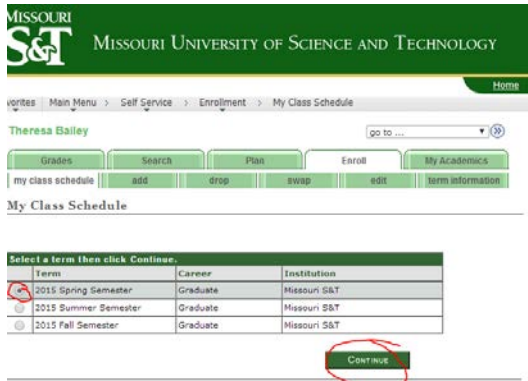

Classes for that semester will show: